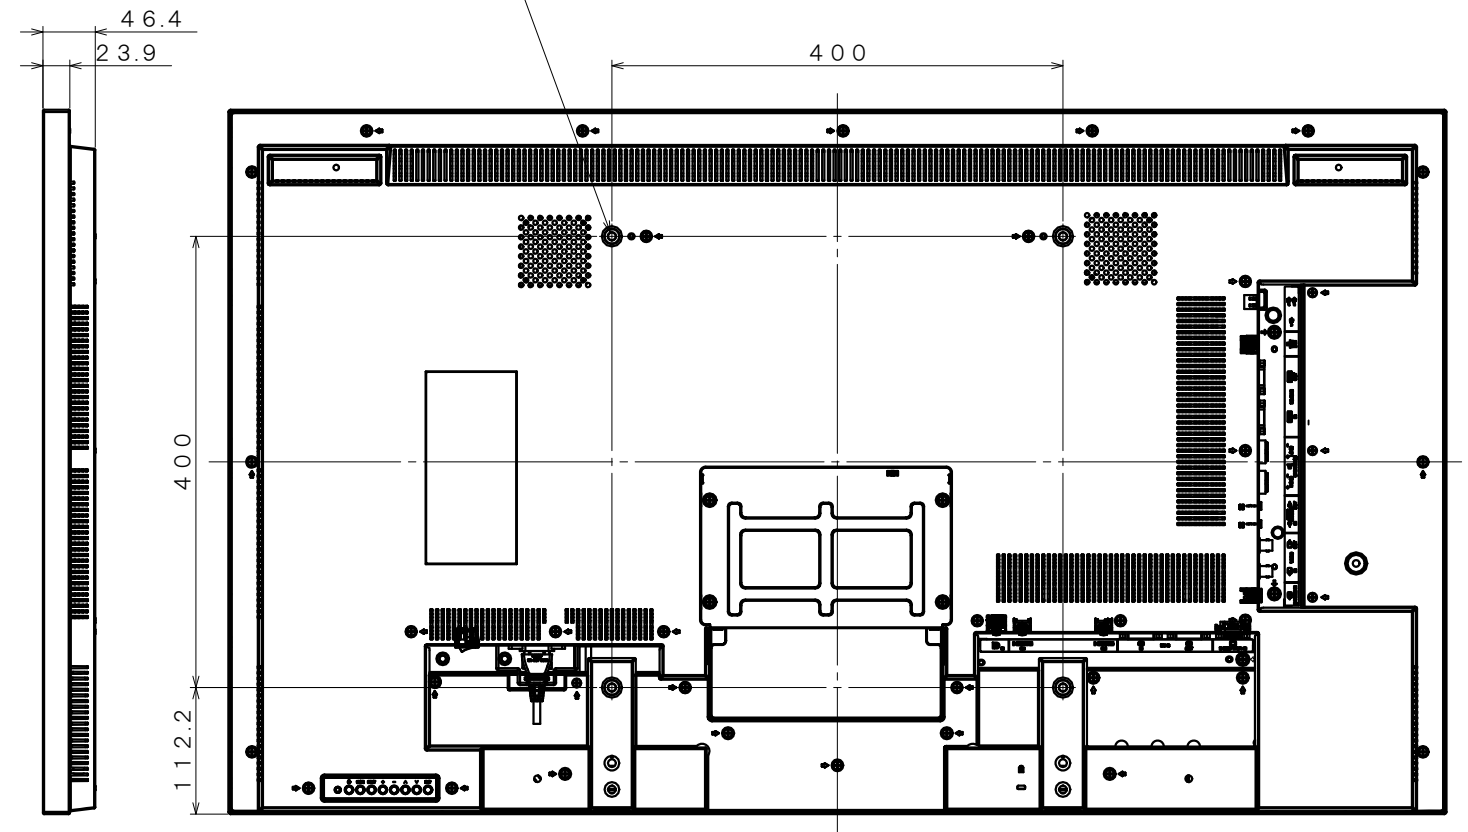

Wall mount screw M6/Depth 12.9mm Without spacer  
 (Wall mount screw M6/Depth 29.9mm With spacer)

形名：TD-Z471